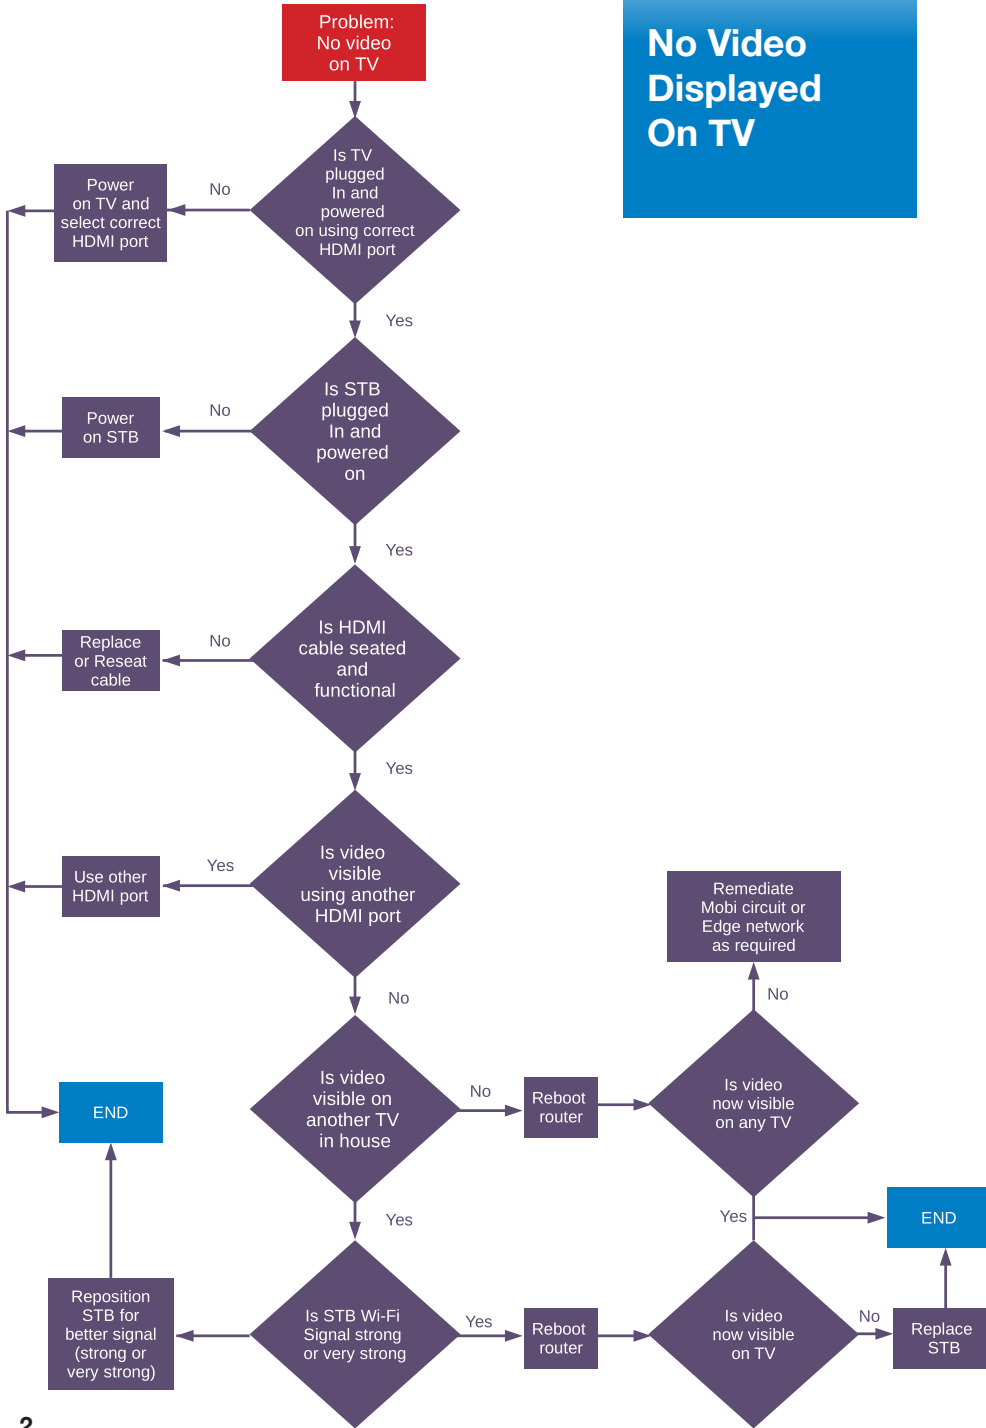

**Remote Does Not Control TV, STB, or Audio System**

**KAON** Set-Top Box & Remote

# KSTB2020

# No Video Displayed On TV

# Poor Audio or Video Quality