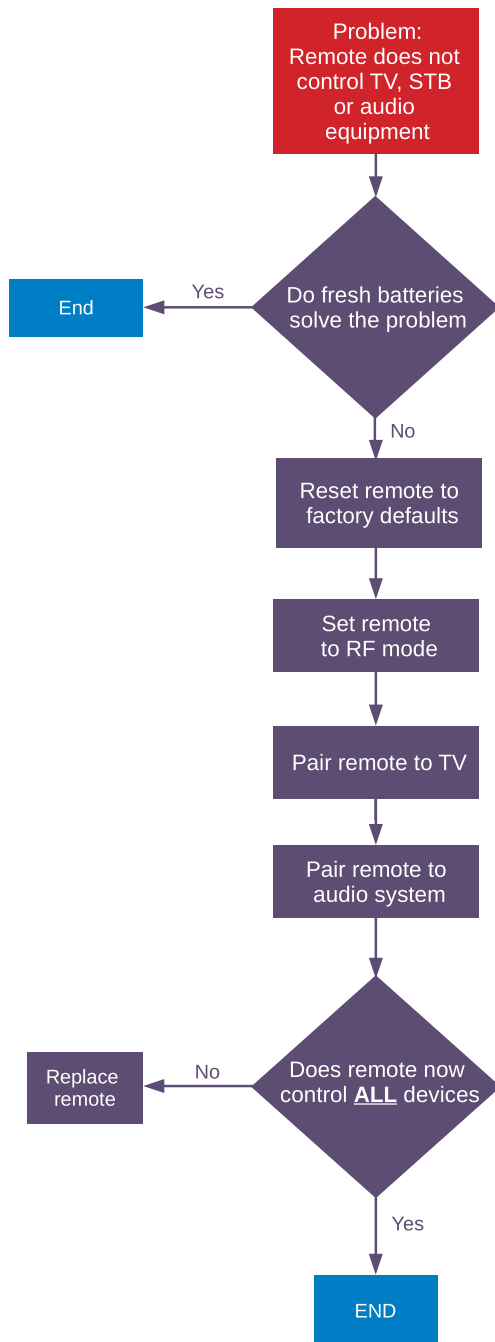

**Remote Does Not Control TV, STB, or Audio System**

**KAON** Set-Top Box & Remote

# No Video Displayed On TV

# Poor Audio or Video Quality